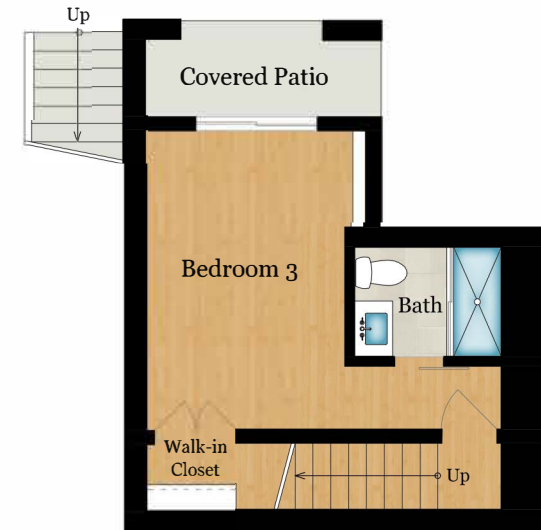

# 4068 FOLSOM STREET

SAN FRANCISCO, CA 94110

MAIN LEVEL

UPPER LEVEL

LOWER LEVEL

All measurements are approximate. While deemed reliable, no information on these floor plans should be relied upon without independent verification.