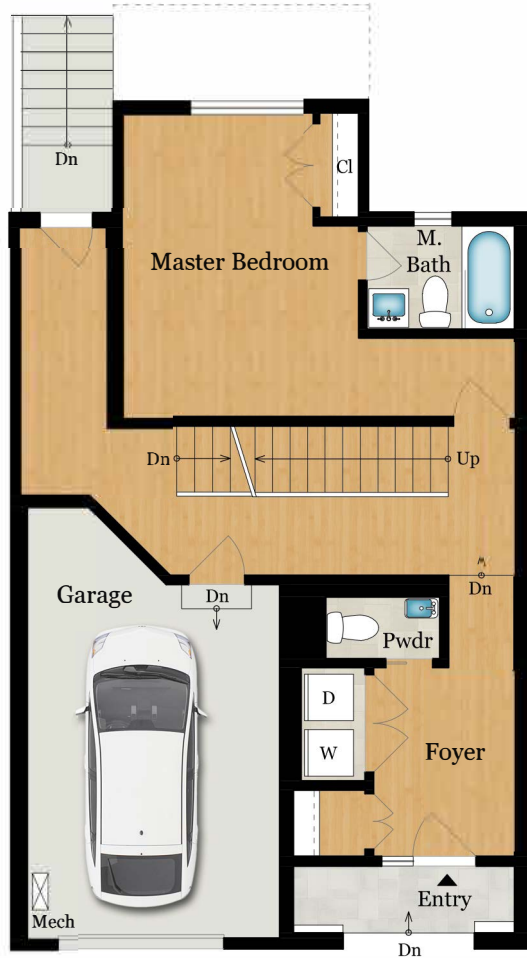

# 4068 FOLSOM STREET

SAN FRANCISCO, CA 94110

MAIN LEVEL

UPPER LEVEL

LOWER LEVEL

All measurements are approximate. While deemed reliable, no information on these floor plans should be relied upon without independent verification.